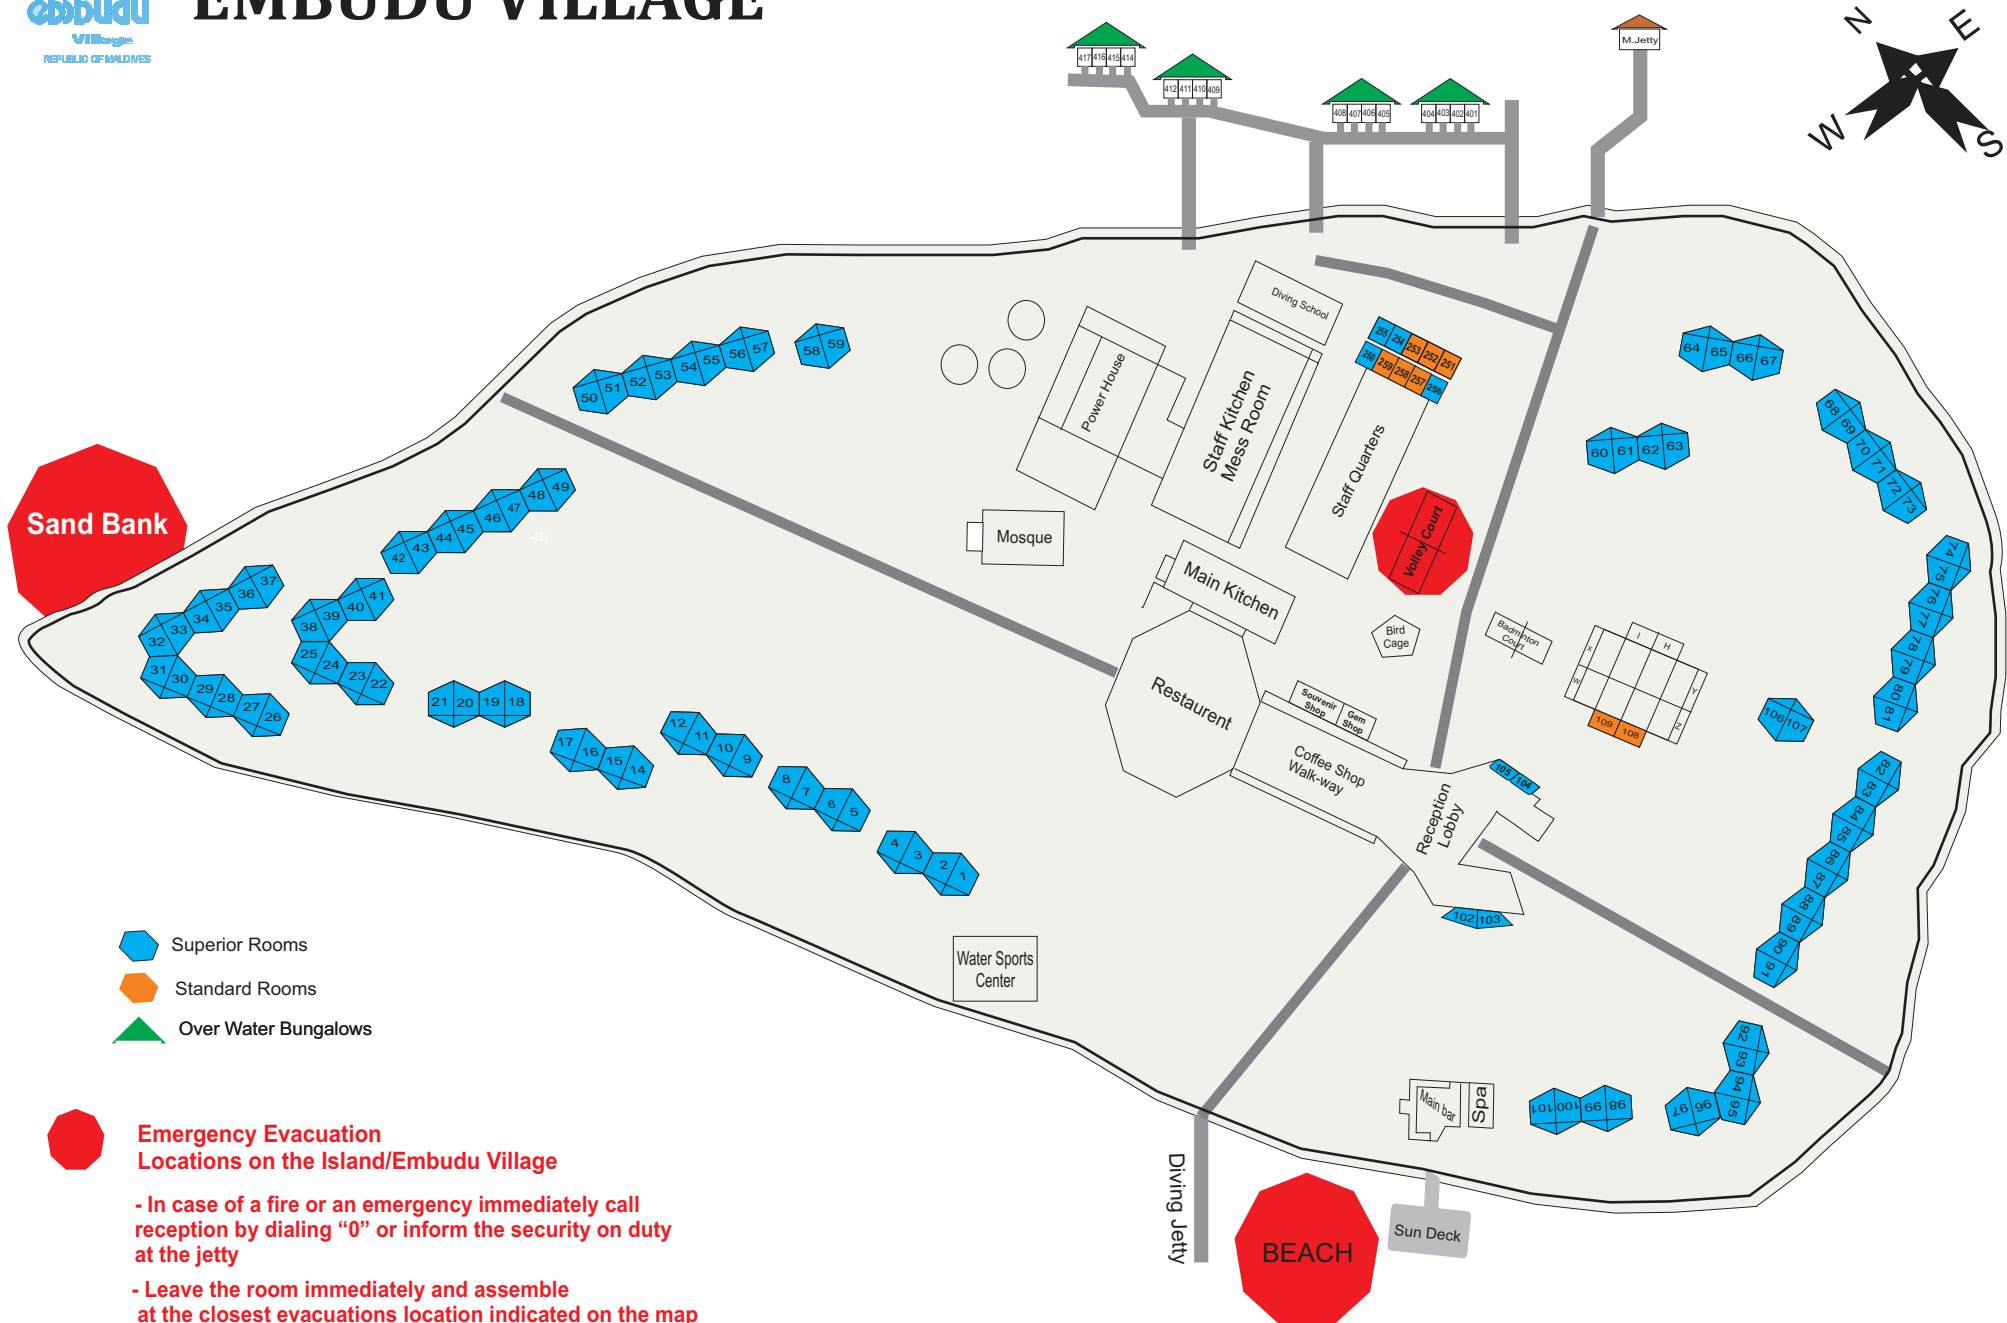

EMBUDU VILLAGE

-  Superior Rooms
-  Standard Rooms
-  Over Water Bungalows

 **Emergency Evacuation Locations on the Island/Embudu Village**

- In case of a fire or an emergency immediately call reception by dialing "0" or inform the security on duty at the jetty
- Leave the room immediately and assemble at the closest evacuations location indicated on the map